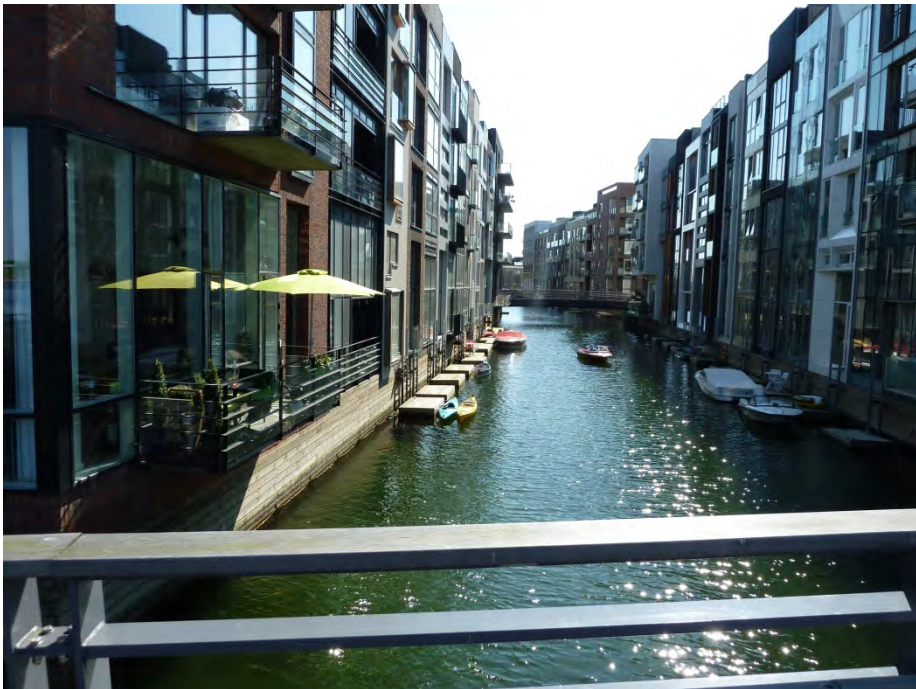

Sluseholmen, Sydhavnen, København

Architect

Masterplan: Arkitema and Soeters

Van Eldonk Ponc architecten

Residential and commercial

developments: 25 different studios